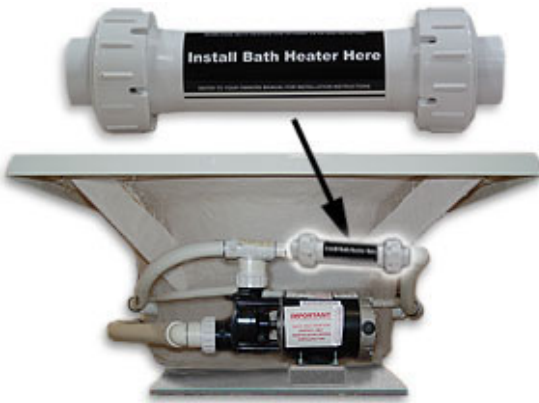

FEATURES & OPTIONS

In-Line Heaters

Hydro Heat 1500

The whirlpool bathtub In-Line Heater is an option that has been specifically designed to enhance enjoyment of your whirlpool bathtub. Once filled, the warm relaxing temperature of your whirlpool bath is constantly maintained by the built-in thermostat, for as long as you desire. The in-line heater is totally self-contained and is available in either 110 volt or 220 volt models.

Hydro Heat 750

Hydro Heat Manifold

CHROME-Aah THERAPY

Multi-Color Bath Lights and Perimeter Light Systems

NEW!

HydroOzone
The Ultimate in Saathury Bathing