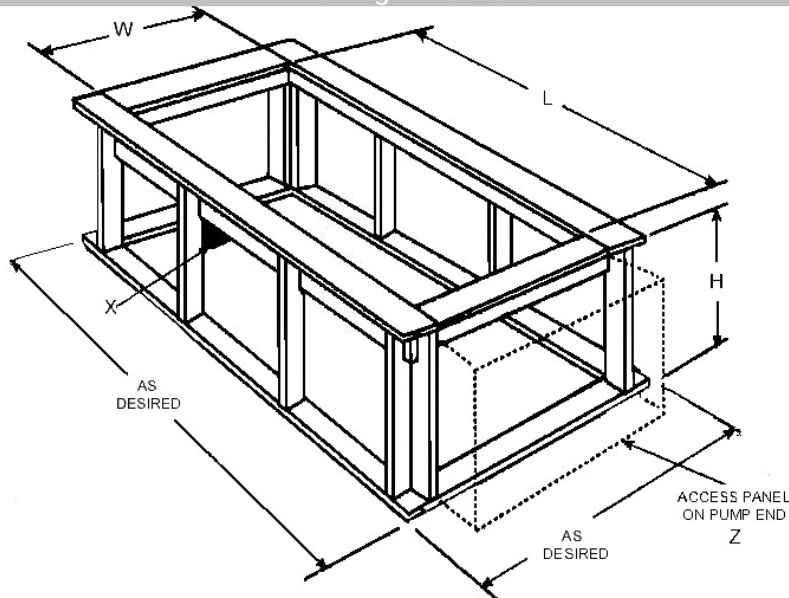

**Maestro Tub - construction features:**

- Acrylic models finished in 1/8" thick layer of deep lustrous acrylic.
- Extra thick reinforced fiberglass.
- Foam Fill sound insulator
- Pre-wired pump on pump platform (standard pump location only)
- Integral E-Z Level platform facilitates installation.
- Non-skid bottom.
- Integral Cable waste & overflow

**Maestro PVC Systems – include:**

- 8 Fully directional adjustable PVC jets
- Anti-vortex safety suction.
- Color matched system trim
- HydroOzone ozone sanitation system
- Rigid PVC piping
- Self draining pump and system
- Soft Touch electronic on/off control with 30 min integral timer

Framing Dimensions

Tub Opening Dimensions

(L)enght	(W)idth	(H)eight
70"	38"	20¾"