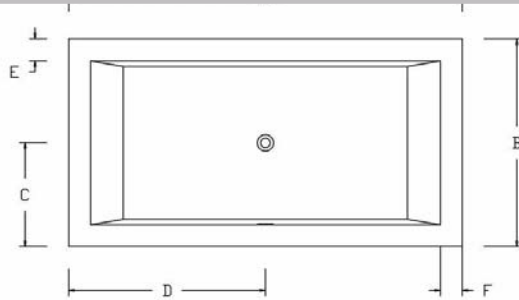

72"L x 38"W x 24"D 18.5" ID

Available as Tub only or Thermal Air

Approvals

UPC & USPC US & Canada

Maestro Construction features:

- Thick layer of deep lustrous acrylic
- Extra thick reinforced fiberglass
- Foam Fill sound insulator
- Integral waste & overflow