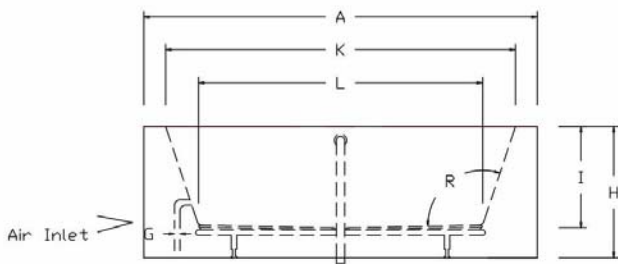

72"L x 38"W x 24"D 18.5" ID

Available as Tub only or Thermal Air

Approvals

UPC & USPC US & Canada

Maestro Construction features:

- Thick layer of deep lustrous acrylic
- Extra thick reinforced fiberglass
- Foam Fill sound insulator
- Integral waste & overflow