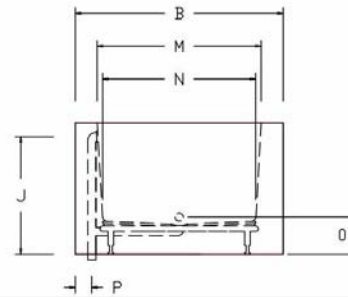

72"L x 38"W x 24"D 18.5" ID

Available as Tub only or Thermal Air

Approvals

UPC & USPC US & Canada

Maestro Construction features:

- Thick layer of deep lustrous acrylic
- Extra thick reinforced fiberglass
- Foam Fill sound insulator
- Integral waste & overflow

Model	GC	AC	A	B	C	D	E	F	G	H	I	J	K	L	M	N	O	P
7238	N/A	√	72"	38"	19"	36"	4"	4"	1"	24"	18½"	21½"	64"	52"	30"	28"	6-8"	3"
									Q	R		Water Cap. (empty)			Water Cap. (w/bather)			
									N/A	110°		98 gal			83 gal.			