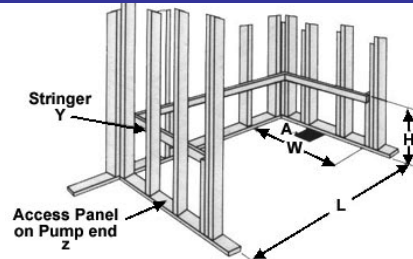

Note: Tub must be set in mortar base.

■ Pump Motor ● Jets ◻ Anti-vortex suction ◼ Overflow location

Approvals

Commonwealth of Massachusetts
 UPC & USPC
 US & Canada

Model	GC	AC	A	B	C	D	E	F	G	H	I	J	K	L	M	N	O
7547	√	√	75"	47¼"	41½"	35¼"	23½"	23"	11"	21"	5½"	2½"	16½"	22¾"	4½"	32"	1¾"
Amps		Volts		Breaker			Dedicated Service			P	Q	R	S	Jets	Pump	Water Cap.	
13.5		120		20 amp			GFCI Protected			19½"	1¼"	2¼"	4½"	8	2.25	95 gal.	
7442	√	√	74"	42"	36"	29½"	21"	21¾"	11"	21"	5¾"	2½"	16½"	23"	4¾"	32"	1¾"
13.5		120		20 amp			GFCI Protected			19½"	1¼"	1¾"	4¾"	8	2.25	80 gal.	
7236	√	√	72"	36"	30"	24"	15"	23¾"	12"	21"	5½"	2½"	16½"	22¾"	4¾"	34"	1¾"
13.5		120		20 amp			GFCI Dedicated			19½"	3½"	2"	4½"	8	2.25	60 gal.	

Framing Dimension

Disclaimer: Certain options or altering the pump/blower location may cause the pump/blower to extend beyond the tub decking.
 For cutout dimensions wait for unit to arrive.
 All specifications subject to change without notice.