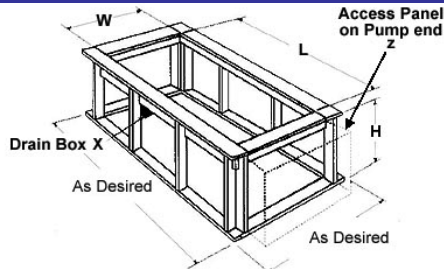

Note: Tub must be set in mortar base.

■ Pump Motor ● Jets ◻ Anti-vortex suction ◼ Overflow location

Approvals

Commonwealth of Massachusetts
 UPC & USPC
 US & Canada

Model	GC	AC	A	B	C	D	E	F	G	H	I	J	K	L	M	N	O
7547	√	√	75"	47¼"	41½"	35¼"	23½"	23"	11"	21"	5½"	2½"	16½"	22¾"	4½"	32"	1¾"
Amps		Volts		Breaker			Dedicated Service			P	Q	R	S	Jets	Pump	Water Cap.	
13.5		120		20 amp			GFCI Protected			19½"	1¼"	2¼"	4½"	8	2.25	95 gal.	
7442	√	√	74"	42"	36"	29½"	21"	21¾"	11"	21"	5¾"	2½"	16½"	23"	4¾"	32"	1¾"
13.5		120		20 amp			GFCI Protected			19½"	1¼"	1¾"	4¾"	8	2.25	80 gal.	
7236	√	√	72"	36"	30"	24"	15"	23¾"	12"	21"	5½"	2½"	16½"	22¾"	4¾"	34"	1¾"
13.5		120		20 amp			GFCI Dedicated			19½"	3½"	2"	4½"	8	2.25	60 gal.	

Framing Dimension

Disclaimer: Certain options or altering the pump/blower location may cause the pump/blower to extend beyond the tub decking.
 For cutout dimensions wait for unit to arrive.
 All specifications subject to change without notice.

Tub Opening Dimensions

3 Wall Installation

Model	(L)ength	(W)idth	(H)eight Finish	(L)ength	(W)idth	(H)eight Finish
7547	73"	45"	18¾"	75"	47"	19½"
7442	72"	40"	18¾"	74"	42"	19½"
7236	70"	34"	18¾"	72"	36"	19½"