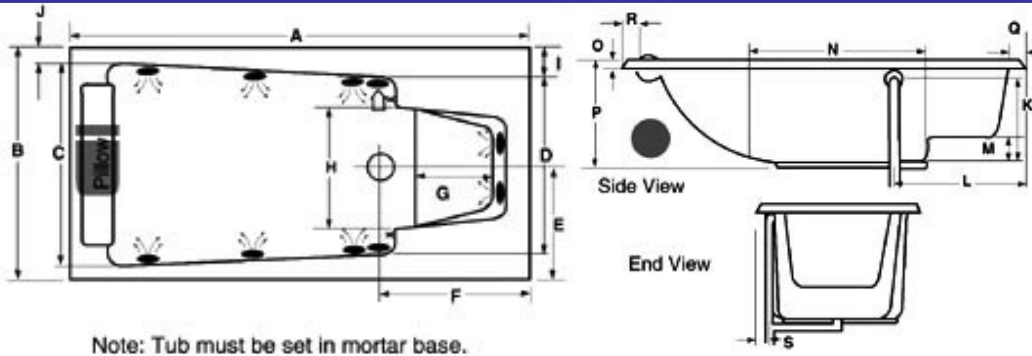

29132 Avenue Paine, Valencia, CA 91355
 Phone (661) 775-0686 · Fax (661) 775-0668
 www.hydrosystem.com
 e-mail: hydro@hydrosystem.com

Premier

Tub must be set in Mortar Base

Tub specific options

Available as Tub only, Thermal Air, Whirlpool or Combo
 Microban antibacterial protection
 Extra high density fiberglass
 Flange—molded
 Flange—galvanized
 Waterfall fill spout w/recirculating option
 Skirt
 Custom jet & pump locations
 Plated metallic finish
 Additional directional jets
 Swirling, rotating, or jumbo jets
 Micro therapy jet

Note: Tub must be set in mortar base.

■ Pump Motor ● Jets ◻ Anti-vortex suction ◼ Overflow location

Approvals

Commonwealth of Massachusetts
 UPC & USPC
 US & Canada

Model	GC	AC	A	B	C	D	E	F	G	H	I	J	K	L	M	N	O
7547	√	√	75"	47¼"	41½"	35¼"	23½"	23"	11"	21"	5½"	2½"	16½"	22¾"	4½"	32"	1¾"
Amps		Volts		Breaker			Dedicated Service			P	Q	R	S	Jets	Pump	Water Cap.	
13.5		120		20 amp			GFCI Protected			19½"	1¼"	2¼"	4½"	8	2.25	95 gal.	
7442	√	√	74"	42"	36"	29½"	21"	21¾"	11"	21"	5¾"	2½"	16½"	23"	4¾"	32"	1¾"
13.5		120		20 amp			GFCI Protected			19½"	1¼"	1¾"	4¾"	8	2.25	80 gal.	
7236	√	√	72"	36"	30"	24"	15"	23¾"	12"	21"	5½"	2½"	16½"	22¾"	4¾"	34"	1¾"
13.5		120		20 amp			GFCI Dedicated			19½"	3½"	2"	4½"	8	2.25	60 gal.	

Framing Dimension

Disclaimer: Certain options or altering the pump/blower location may cause the pump/blower to extend beyond the tub decking.
 For cutout dimensions wait for unit to arrive.
 All specifications subject to change without notice.

Tub Opening Dimensions

3 Wall Installation

Model	(L)ength	(W)idth	(H)eight Finish	(L)ength	(W)idth	(H)eight Finish
7547	73"	45"	18¾"	75"	47"	19½"
7442	72"	40"	18¾"	74"	42"	19½"
7236	70"	34"	18¾"	72"	36"	19½"