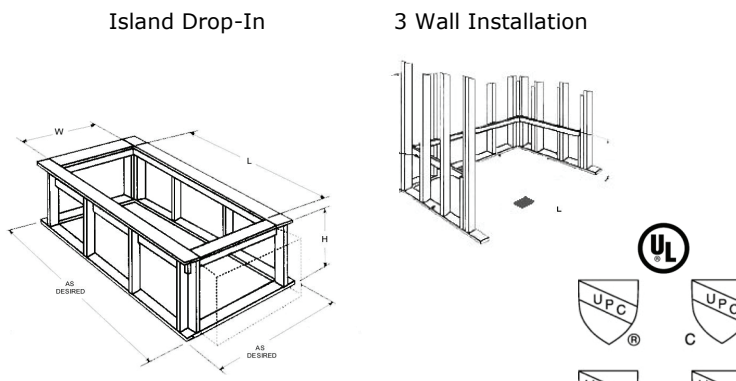

Framing Dimension

Island Drop-In				Approvals
Model	(L)	(W)	(H)eight	Commonwealth of Massachusetts
6042	58"	40"	19¾"	
7242	70"	40"	20¾"	
3 Wall Enclosure				
Model	(L)	(W)	(H)eight	(H) Molded Flange
6042	60"	42"	19¾"	21¼"
7242	72"	42"	20¾"	22¼"

All Specifications subject to change without notice.